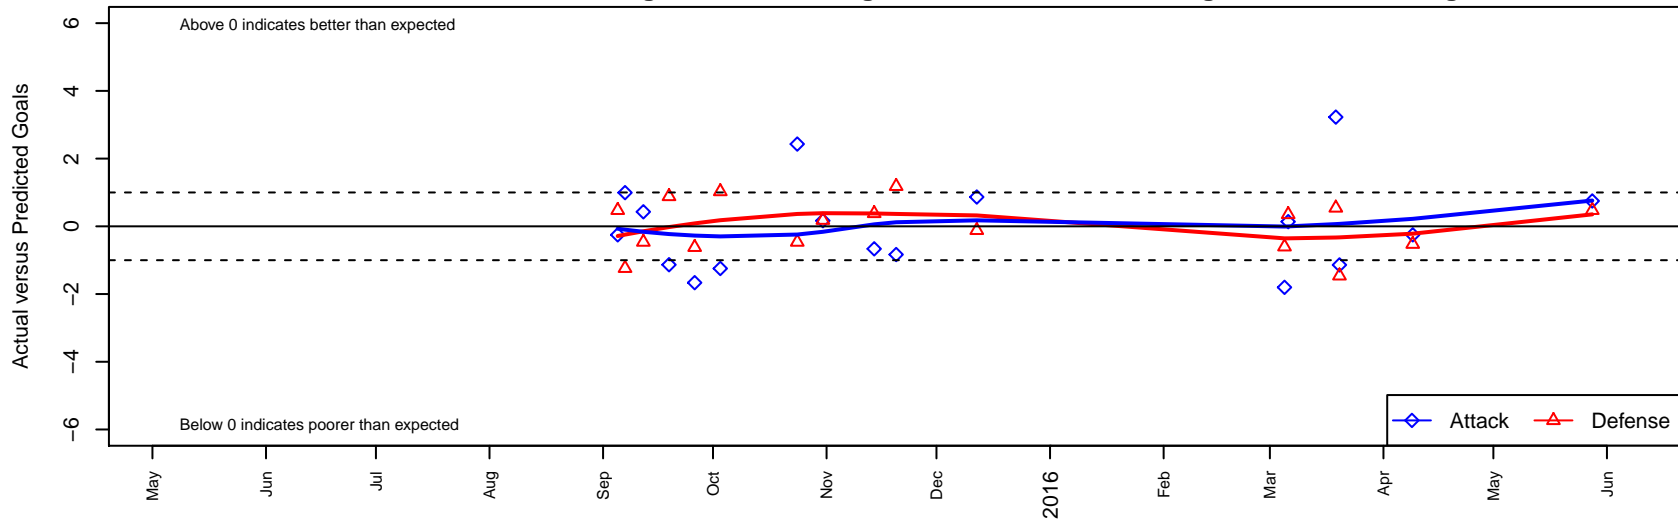

# Sounders 2011B

Seattle Sounders FC  
Tukwila, WA  
B01 total strength=1805  
attack=35.56 defense=29.74

alt names used:

Venues played:  
2015 Friendly  
2015 FWRL B00

**Sounders 2011B**  
Dots are actual minus expected GF (blue circles) and GA (red triangles).  
Blue line is smoothed change in attack strength. Red is smoothed change in defense strength.

**attack and defense variance (black dot)  
relative to other teams  
and top 10 in region**

**attack and defense rating  
relative to others at age  
and all opponents in last 13 months**

**attack and defense rating  
relative to other teams  
and all opponents in last 13 months**

**Performance relative to 13 month average**

**Performance relative to 13 month average**

average number of goals per game relative to expected

average number of goals per game relative to expected

lot. A=Neither has attack advantage, B=Opponent has both attack and defense advantage, C=Opponent has both attack and defense disadvantage, D=Both have