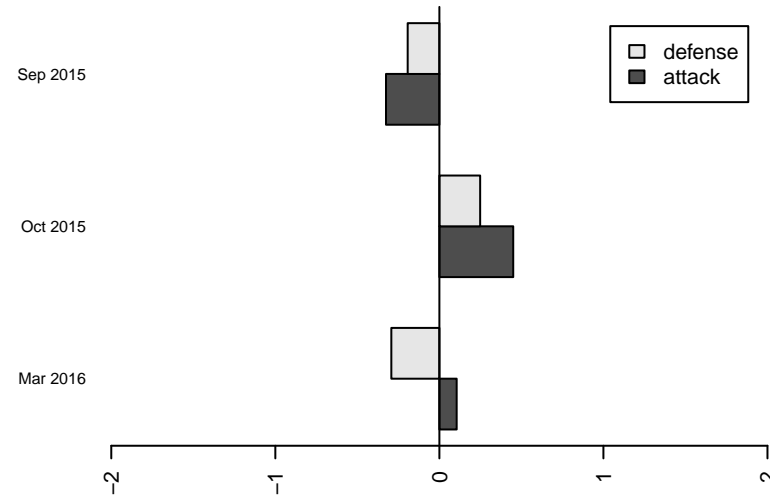

# Sounders 2011B

Seattle Sounders FC  
Tukwila, WA  
B01 total strength=1805  
attack=35.56 defense=29.74

alt names used:

Venues played:  
2015 Friendly  
2015 FWRL B00

**Sounders 2011B**  
Dots are actual minus expected GF (blue circles) and GA (red triangles).  
Blue line is smoothed change in attack strength. Red is smoothed change in defense strength.

**attack and defense variance (black dot)  
relative to other teams  
and top 10 in region**

**attack and defense rating  
relative to others at age  
and all opponents in last 13 months**

**attack and defense rating  
relative to other teams  
and all opponents in last 13 months**

**Performance relative to 13 month average**

**Performance relative to 13 month average**

average number of goals per game relative to expected

average number of goals per game relative to expected

lot. A=Neither has attack advantage, B=Opponent has both attack and defense advantage, C=Opponent has both attack and defense disadvantage, D=Both have