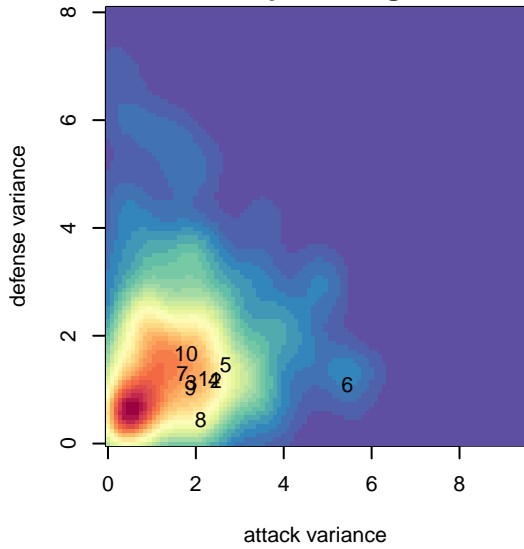

# Sounders 2011B

Seattle Sounders FC  
Tukwila, WA  
B01 total strength=1805  
attack=35.56 defense=29.74

alt names used:

Venues played:  
2015 Friendly  
2015 FWRL B00

**Sounders 2011B**  
Dots are actual minus expected GF (blue circles) and GA (red triangles).  
Blue line is smoothed change in attack strength. Red is smoothed change in defense strength.

**attack and defense variance (black dot)  
relative to other teams  
and top 10 in region**

**attack and defense rating  
relative to others at age  
and all opponents in last 13 months**

**attack and defense rating  
relative to other teams  
and all opponents in last 13 months**