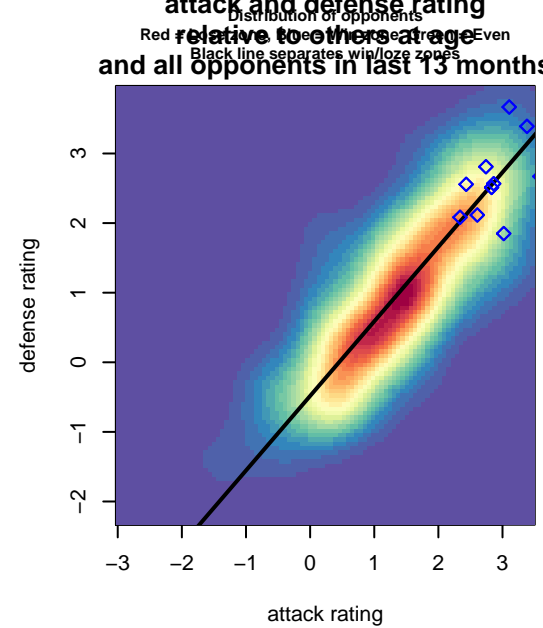

# Sounders 2011B

Seattle Sounders FC  
Tukwila, WA  
B01 total strength=1805  
attack=35.56 defense=29.74

alt names used:

Venues played:  
2015 Friendly  
2015 FWRL B00

**Sounders 2011B**  
Dots are actual minus expected GF (blue circles) and GA (red triangles).  
Blue line is smoothed change in attack strength. Red is smoothed change in defense strength.

**attack and defense variance (black dot)  
relative to other teams  
and top 10 in region**

**attack and defense rating  
relative to others at age  
and all opponents in last 13 months**

**attack and defense rating  
relative to other teams  
and all opponents in last 13 months**

**Performance relative to 13 month average**

**Performance relative to 13 month average**

average number of goals per game relative to expected

average number of goals per game relative to expected

lot. A=Neither has attack advantage, B=Opponent has both attack and defense advantage, C=Opponent has both attack and defense disadvantage, D=Both have